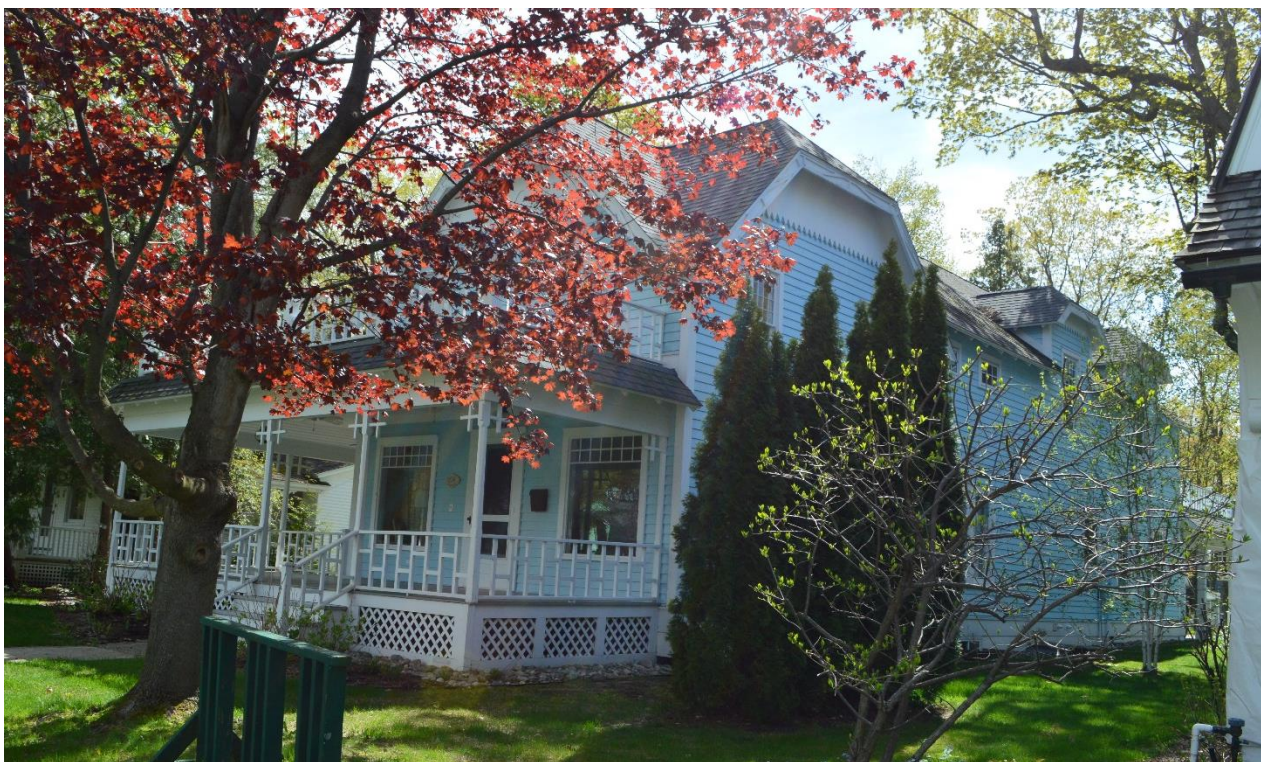

BELVEDERE CLUB 2019 ARCHITECTURAL INVENTORY

Site: 206

Historic Name The Bixby

Year Built c. 1890

Architectural Style Queen Anne with Stick Style elements

The cross-gable roof massing with clipped gables of this two story cottage are more typical of Queen Anne, but the vertical siding in the gable end, and decorative railings on the full width front porch have Stick Style characteristics. As the two styles slightly overlapped in the years they were popular it is not uncommon for a cottage to have elements from both styles. The front portion of this cottage appears to retain all of its original features that appear in the 1923 photograph.

Significant Features

- Cross gable massing with clipped gable roof and vertical siding in the gable ends.
- Full width front porch with turned posts, "ladder" railing, and cross shaped brackets at the tops of the posts.
- Windows with multiple panes in the upper sash.

Condition

The cottage appears to be in good repair with no apparent issues. It retains many of its original features.

ADDITIONAL PHOTOS

1894 and 1923

1923

2019 – North and east

South and west

North and west