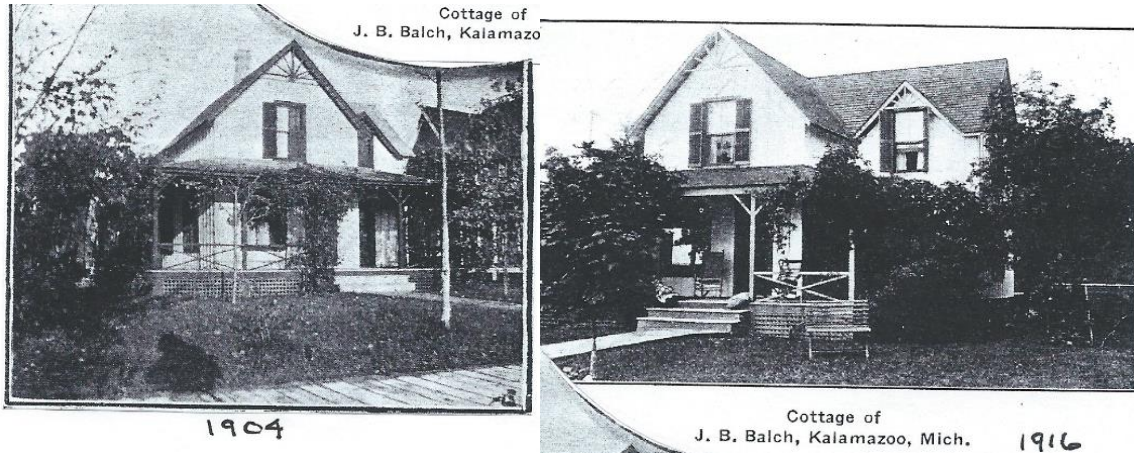

## BELVEDERE CLUB 2019 ARCHITECTURAL INVENTORY

**Site:** 15

**Historic Name** N/A

**Year Built** c. 1900

**Architectural Style** Stick style

The vertical board and batten siding, sunburst decoration in the gables, and angled brackets along with the steeply pitched cross gable roof are all indicative of the Stick style. The two-story cottage appears to retain most of its original form and features with the exception of the extension of the second floor gable front out to the edge of the shed porch roof, and placing two windows in the gable front instead of the original one window. Dormers have been added to the side of the front gable extension.

### **Significant Features**

- Vertical board and batten siding.
- Porch posts with angled brackets.
- Vergeboards in gables.

### **Condition**

The cottage is in good repair no issues are apparent.

ADDITIONAL PHOTOS

1904 and 1916 Photos

2019 –East

West

South