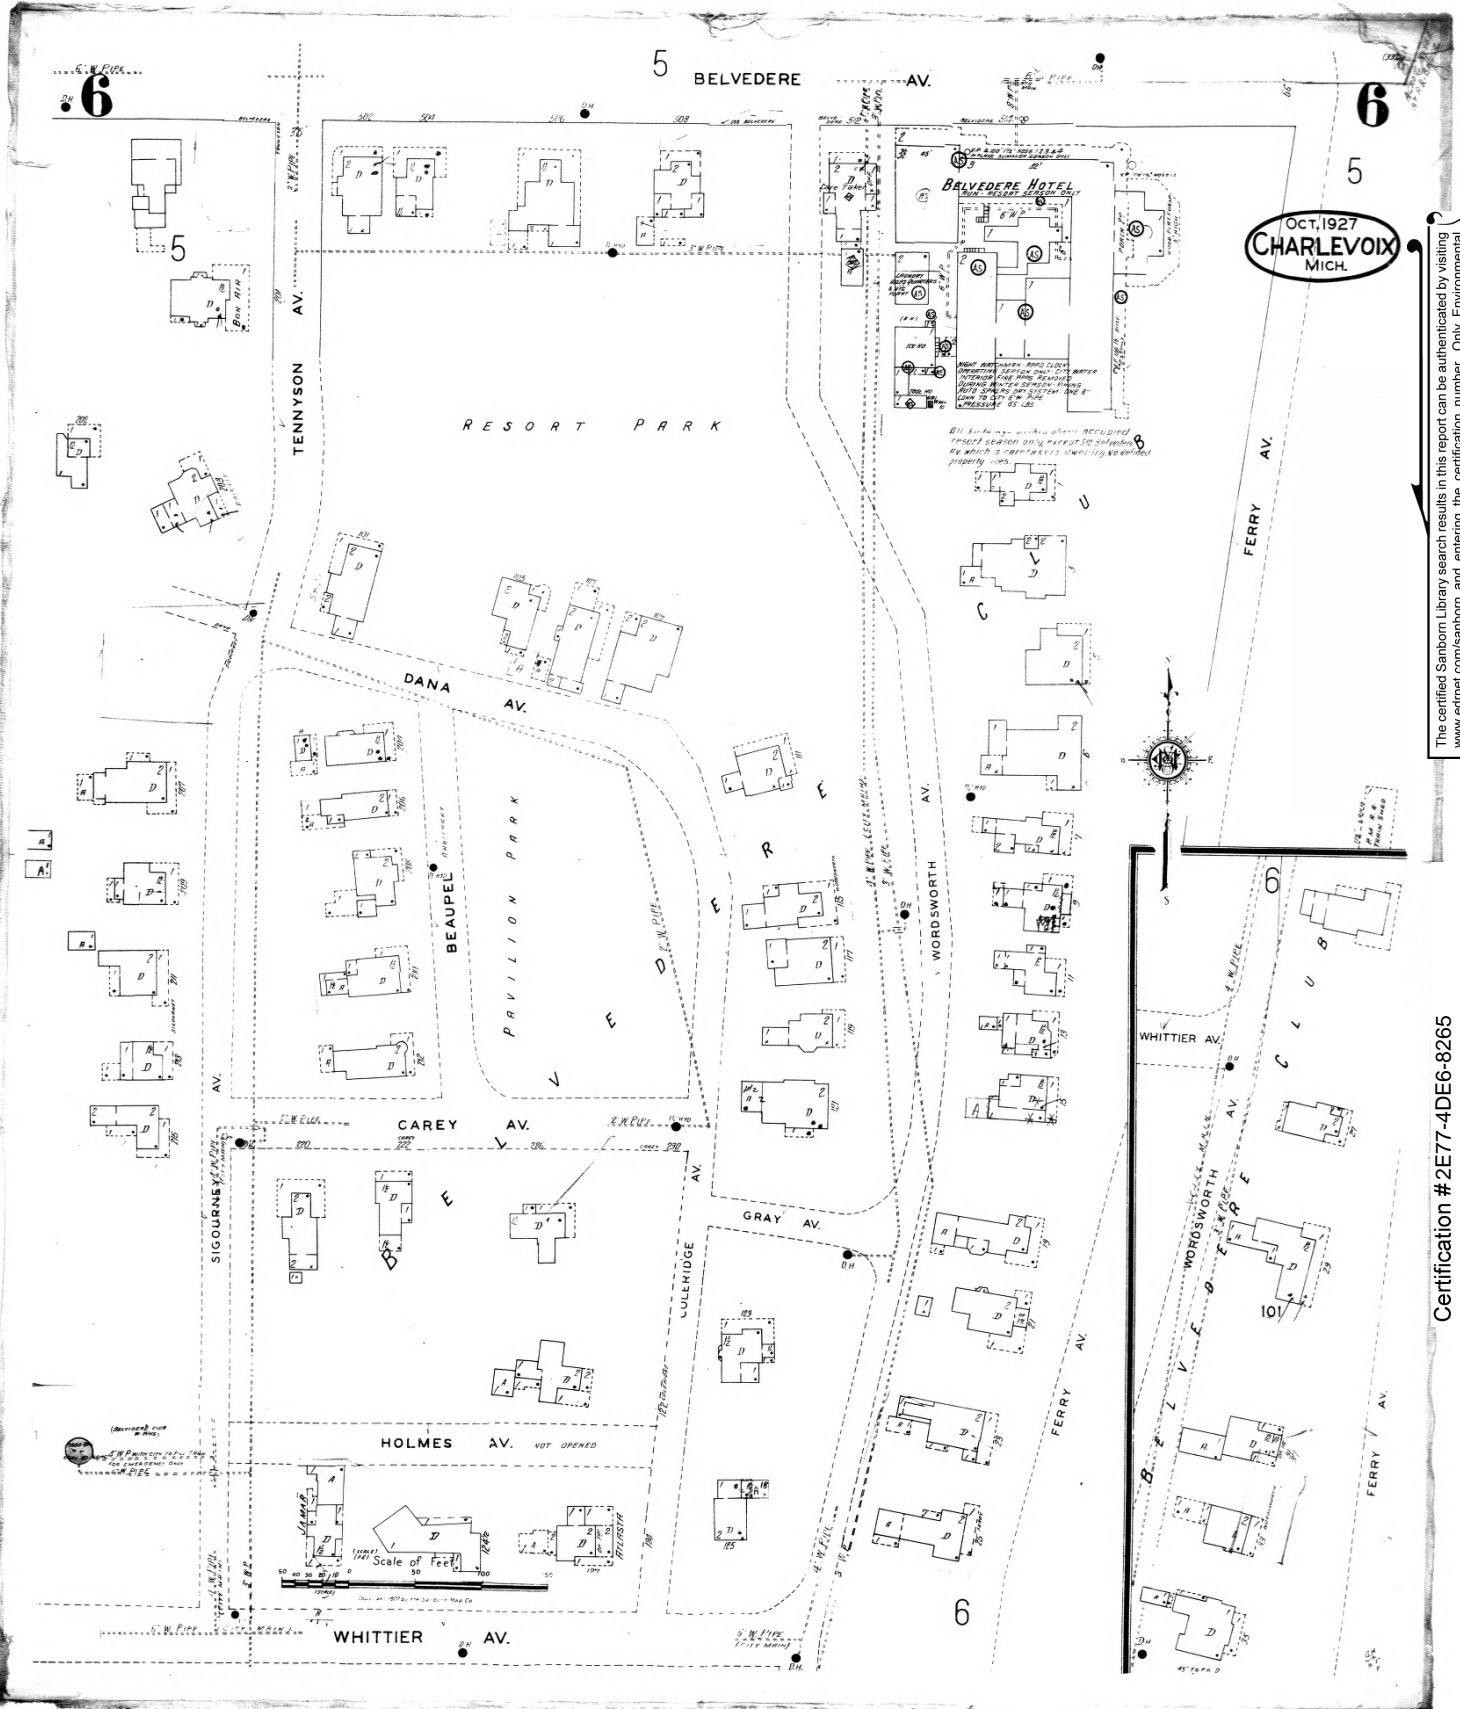

OCT. 1927
CHARLEVOIX
Mich.

Certification #2E77-4DE6-8265

Site Name: Belvedere Club
Address: Belvedere Club
City, ST, ZIP: Charlevoix, MI 49720
Client: Chris Payne
EDR Inquiry: 6853184.1
Order Date: 02/10/2022
Certification #: 2E77-4DE6-8265
Copyright: 1950