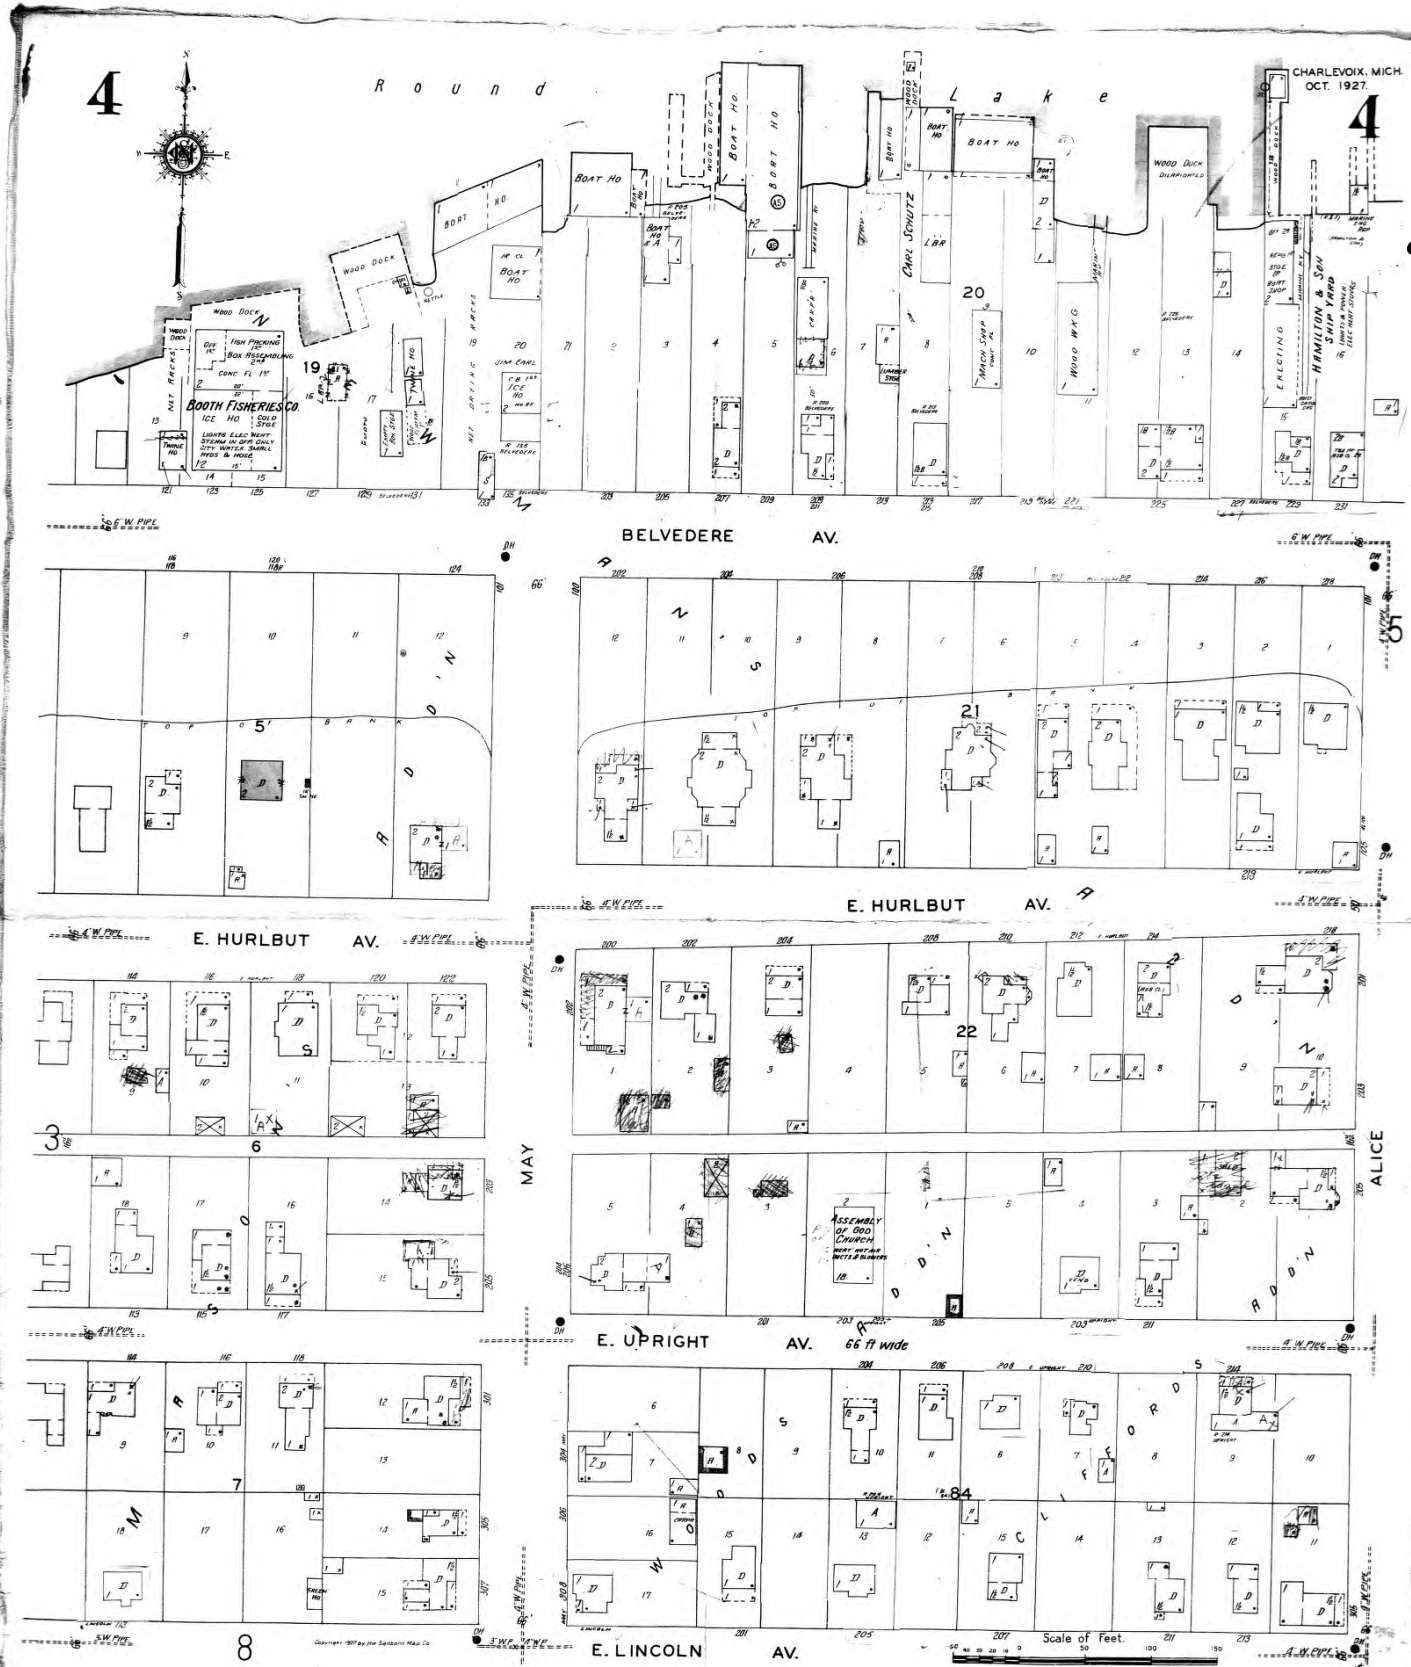

Certification # 2E77-4DE6-8265

Site Name: Belvedere Club
Address: Belvedere Club
City, ST, ZIP: Charlevoix, MI 49720
Client: Chris Payne
EDR Inquiry: 6853184.1
Order Date: 02/10/2022
Certification #: 2E77-4DE6-8265
Copyright: 1950