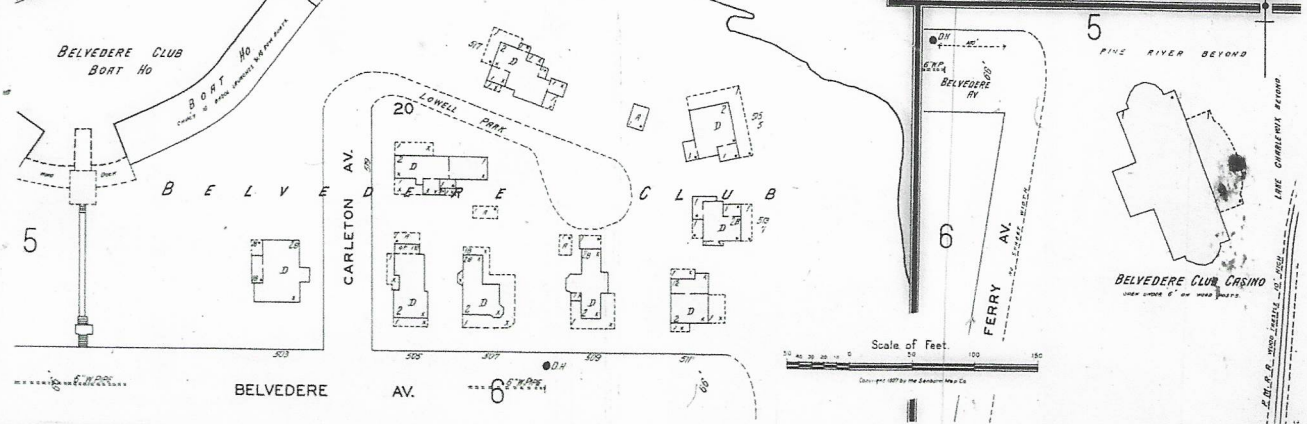

OCT. 1927
CHARLEVOIX
MICH.

Scale of Feet.
0 50 100 150

LAKE CHARLEVOIX BEYOND
SEE MAP OF THIS TOWN IN THE EASTERN MICH. STATE

OCT. 1927
CHARLEVOIX
MICH.

RESORT PARK

DANA AV.

BEAUPEL
PAVILION PARK

CAREY AV.

HOLMES AV. NOT OPENED

WHITTIER AV.

5 BELVEDERE AV.

WORDS WORTH AV.

FERRY AV.

WHITTIER AV.

WORDS WORTH AV.

FERRY AV.

Very different from 1917

Cottage from 1917 is gone.

Much smaller in 1917

Not on 1917

All buildings on this sheet occupied resort season only except the buildings in which is caretakers dwelling, no settled property lines.