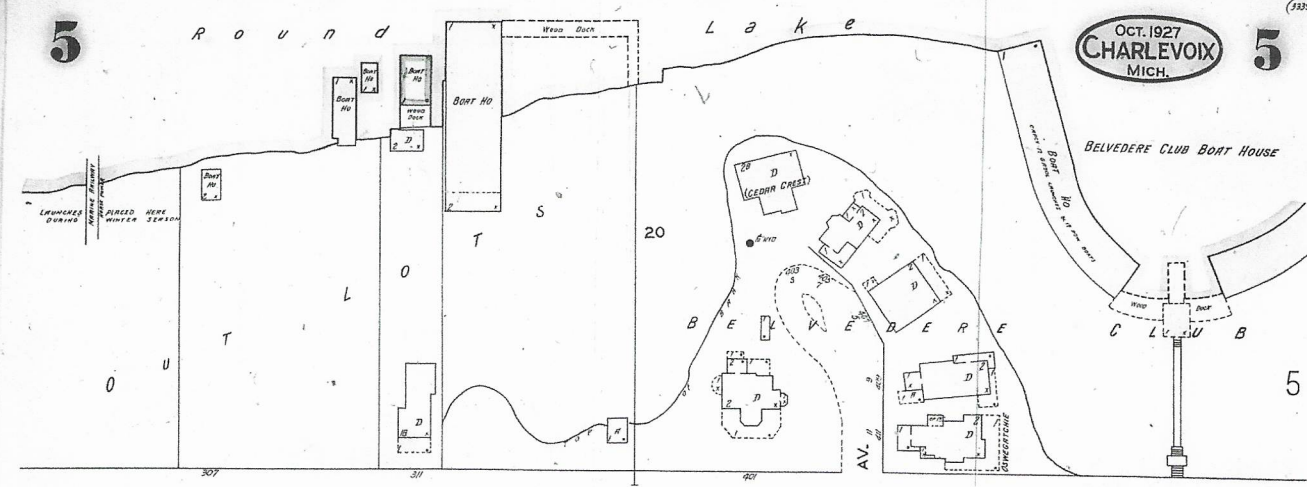

OCT. 1927
CHARLEVOIX
MICH.

Scale of Feet.
0 50 100 150

LAKE CHARLEVOIX BEYOND
SEE MAP OF THIS TOWN IN THE EASTERN MICH. STATE

OCT. 1927
CHARLEVOIX
MICH.

RESORT PARK

DANA AV.

BEAUPEL
PAVILION PARK

CAREY AV.

Very different from 1917

Cottage from 1917 is gone.

Much smaller in 1917

Not on 1917

All buildings on this sheet occupied resort season only except the buildings in which is caretakers dwelling, no settled property lines.