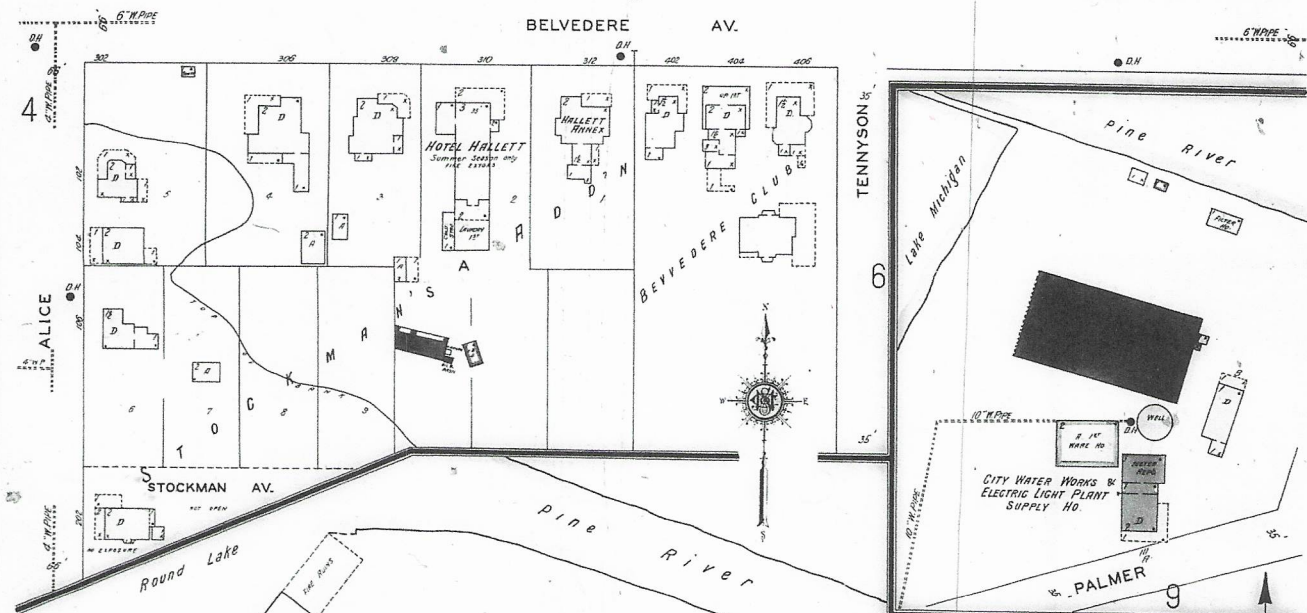

OCT. 1927
CHARLEVOIX
MICH.

Scale of Feet.
0 50 100 150

LAKE CHARLEVOIX BEYOND
SEE MAP OF THIS TOWN IN THE EASTERN MICH. STATE

OCT. 1927
CHARLEVOIX
MICH.

RESORT PARK

DANA AV.

BEAUPEL
PAVILION PARK

CAREY AV.

Very different from 1917

Cottage from 1917 is gone.

Much smaller in 1917

Not on 1917

All buildings on this sheet occupied resort season only except the buildings in which is caretakers dwelling, no settled property lines.